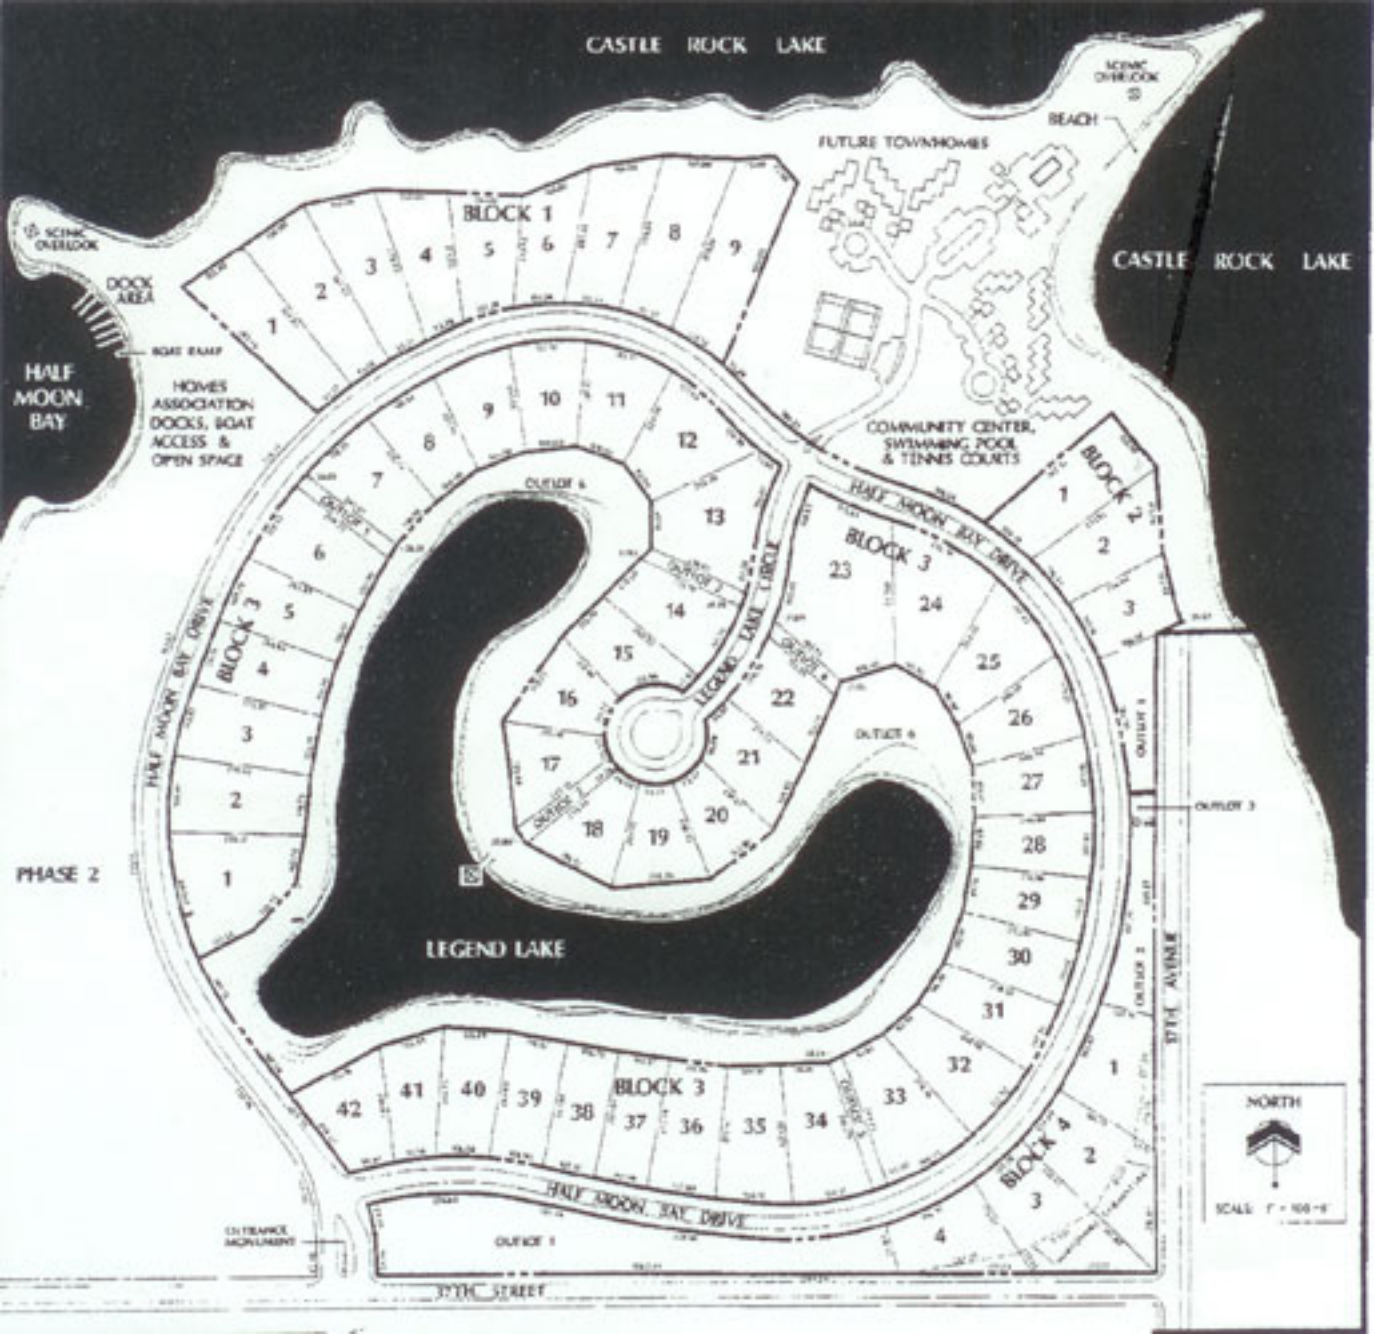

CASTLE ROCK LAKE

CASTLE ROCK LAKE

SCENIC OVERLOOK

DOCK AREA

HALF MOON BAY

BOAT RAMP
HOUSES
ASSOCIATION
DOCKS, BOAT
ACCESS &
OPEN SPACE

FUTURE TOWNHOMES

BEACH

CASTLE ROCK LAKE

COMMUNITY CENTER,
SWIMMING POOL,
& TENNIS COURTS

BLOCK 1

BLOCK 2

BLOCK 3

BLOCK 3

BLOCK 3

BLOCK 4

PHASE 2

LEGEND LAKE

OUTLET 3

37TH AVENUE

37TH STREET MONUMENT

OUTLET 1

37TH STREET

NORTH

SCALE 1" = 100'-0"